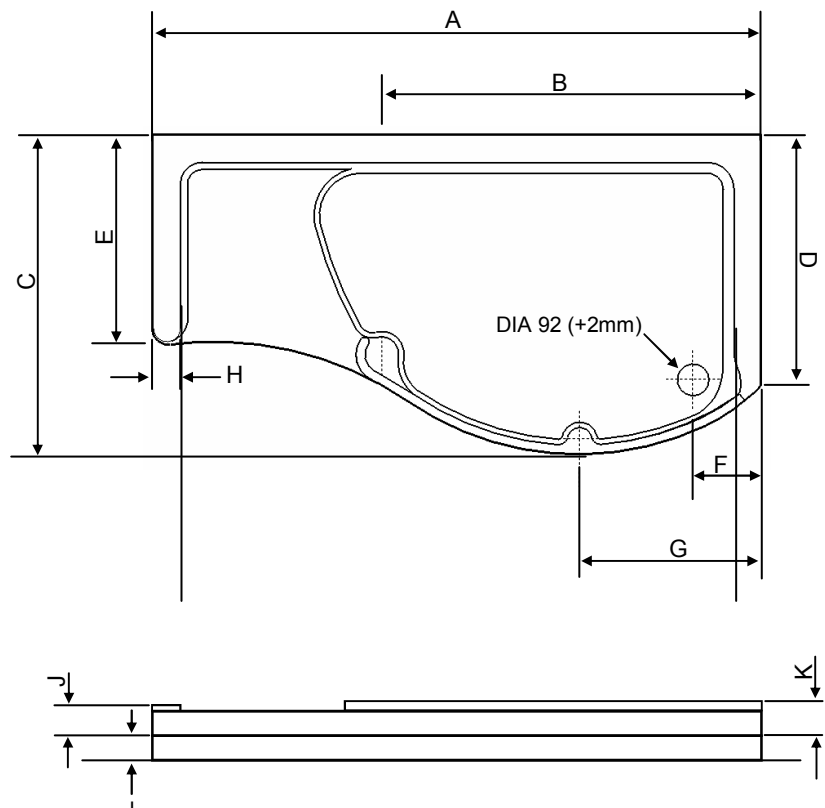

PRODUCT DETAILS

Made from reinforced Sanitary Grade cast acrylic
Supplied with 90mm 'fast-flow' chrome finish shower waste

Standard Height Deluxe versions also available as follows:
1400 x 700 Deluxe (left or right hand) STW#10
1700 x 900 Deluxe (left or right hand) STW#09

PRODUCT SPECIFICATIONS

1400 x 700 Walk In

Left Hand	STWL10
Right Hand	STWR10
Packed Weight	28 kgs
Packed Size	1490 x 1000 x 140mm

1700 x 700 Walk In

Left Hand	STWL09
Right Hand	STWR09
Packed Weight	34 kgs
Packed Size	1820 x 1100 x 140mm

PRODUCT DETAILS

Made from reinforced Sanitary Grade cast acrylic
Supplied with 90mm 'fast-flow' chrome finish shower waste
Shower Tray Panel also Included

Deluxe versions also available as follows:
1400 x 700 Deluxe (left or right hand) STWL#10
1700 x 900 Deluxe (left or right hand) STWL#09

Suggested Extras

90mm Waste Cap for Antique Gold Finish **THA21**

DIMENSIONS

	1400x700	1700x700
A	1400mm	1703mm
B	819mm	1064mm
C	864mm	896mm
D	701mm	704mm
E	775mm	575mm
F	191mm	202mm
G	419mm	507mm
H	75mm	75mm
J	90mm	90mm
K	100mm	100mm
L	107mm	107mm