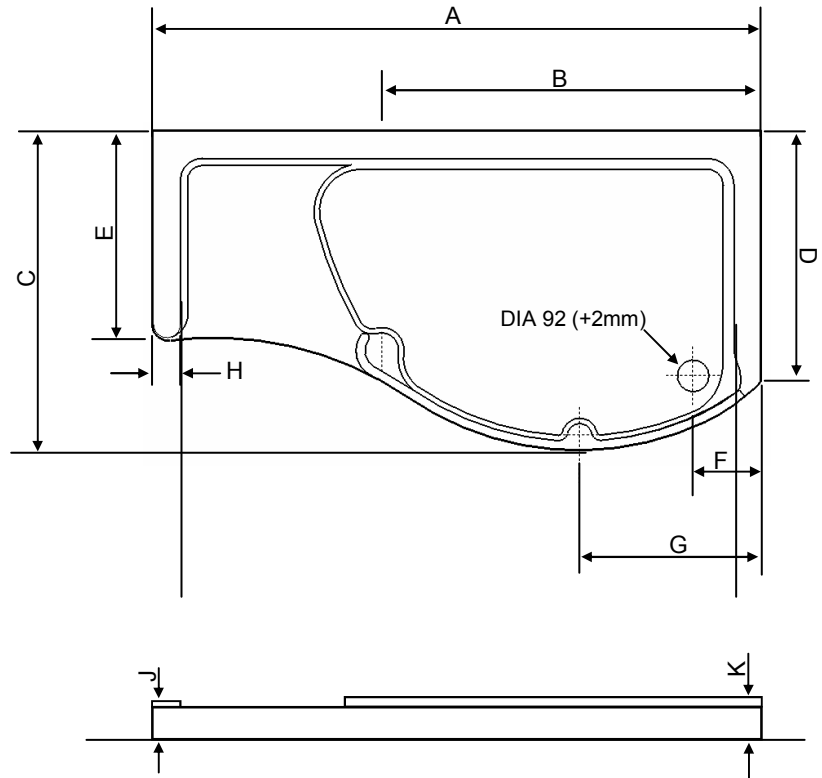

*note: this drawing is not accurate for the 1400 version