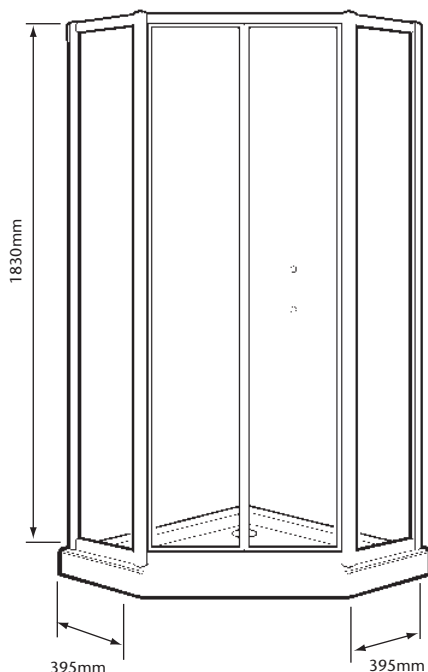

FEATURES

- Power shower & steam approved
- 29mm of frame adjustment on each wall
- Height 1830mm
- Polished aluminium frame
- 6mm toughened safety glass
- Door handle option included
- Reversible
- 25 Year Guarantee

INCLUDED COMPONENTS

Product	Component	Boxed Weight	Boxed Size
SUK47	Bifold door (SDBCP70)	17 Kgs	770 x 2000 x 80mm
	Panel set (SPCP40) + handle (see above)	24 Kgs	550 x 1900 x 90mm
SUK48	Bifold door (SDBAE70)	17 Kgs	770 x 2000 x 80mm
	Panel set (SPA40) + handle (see above)	24 Kgs	550 x 1900 x 90mm

SPARE PARTS

See included components

PRODUCT DETAILS

- Use with Heritage tray of same dimensions:
- 900 x 900 Pentagonal Standard Tray (STW04)
- 900 x 900 Pentagonal Deluxe Tray (STDW04)

For shower tray dimensions see separate sheet

DIMENSIONS

	A MAX DOOR OPENING	B FRAME ADJUSTMENT	C FRAME ADJUSTMENT
900	432mm	852-881mm	852-881mm