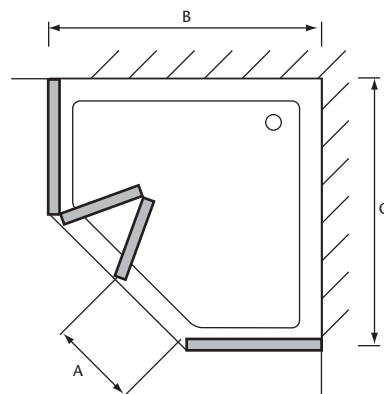

INCLUDED COMPONENTS

Product	Component	Boxed Weight	Boxed Size
SUK47	Bifold door (SDBCP70)	17 Kgs	770 x 2000 x 80mm
	Panel set (SPCP40) + handle (see above)	24 Kgs	550 x 1900 x 90mm
SUK48	Bifold door (SDBAE70)	17 Kgs	770 x 2000 x 80mm
	Panel set (SPA40) + handle (see above)	24 Kgs	550 x 1900 x 90mm

SPARE PARTS

See included components

PRODUCT DETAILS

- Use with Heritage tray of same dimensions:
- 900 x 900 Pentagonal Standard Tray (STW04)
- 900 x 900 Pentagonal Deluxe Tray (STDW04)

For shower tray dimensions see separate sheet

DIMENSIONS

	A MAX DOOR OPENING	B FRAME ADJUSTMENT	C FRAME ADJUSTMENT
900	432mm	852-881mm	852-881mm