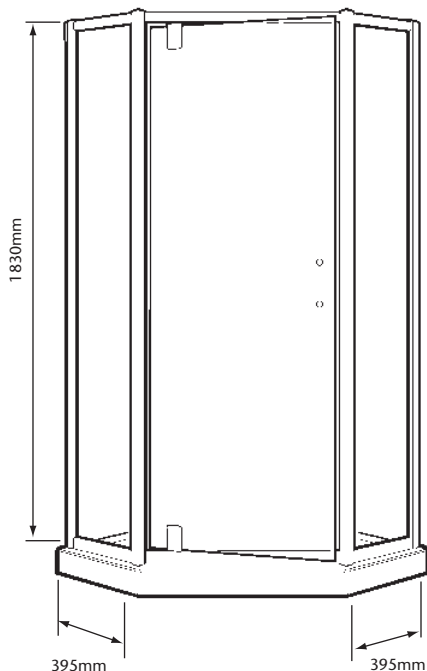

Unity

900 x 900 Pentagonal Pivot Enclosure

Chrome Effect
Antique Gold

SUK45
SUK46

SHOWER ENCLOSURE

FEATURES

- Power shower & steam approved
- Twin Ball-Catches
- 29mm of frame adjustment on each wall
- Height 1830mm
- Polished aluminium frame
- 6mm toughened safety glass
- Door handle option included
- Reversible
- 25 Year Guarantee

INCLUDED COMPONENTS

Product	Component	Boxed Weight	Boxed Size
SUK45	Pivot door (SDPCP70)	23 Kgs	770 x 2000 x 80mm
	Panel set (SPCP40) + handle (see above)	24 Kgs	550 x 1900 x 90mm
SUK46	Pivot door (SDPAE70)	23 Kgs	770 x 2000 x 80mm
	Panel set (SPA40) + handle (see above)	24 Kgs	550 x 1900 x 90mm

SPARE PARTS

See included components

PRODUCT DETAILS

Use with Heritage tray of same dimensions:

- 900 x 900 Pentagonal Standard Tray (STW04)
- 900 x 900 Pentagonal Deluxe Tray (STDW04)

For shower tray dimensions see separate sheet

DIMENSIONS

	A MAX DOOR OPENING	B FRAME ADJUSTMENT	C FRAME ADJUSTMENT
900	492mm	852-881mm	852-881mm