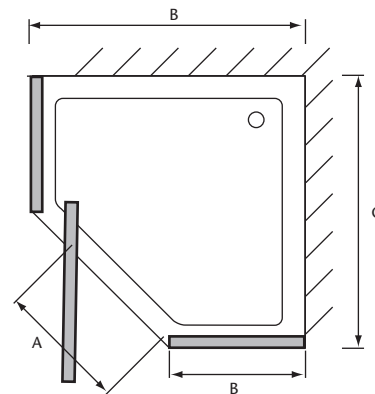

Unity

900 x 900 Pentagonal Pivot Enclosure

Chrome Effect
Antique Gold

SUK45
SUK46

SHOWER ENCLOSURE

FEATURES

- Power shower & steam approved
- Twin Ball-Catches
- 29mm of frame adjustment on each wall
- Height 1830mm
- Polished aluminium frame
- 6mm toughened safety glass
- Door handle option included
- Reversible
- 25 Year Guarantee

INCLUDED COMPONENTS

Product	Component	Boxed Weight	Boxed Size
SUK45	Pivot door (SDPCP70)	23 Kgs	770 x 2000 x 80mm
	Panel set (SPCP40) + handle (see above)	24 Kgs	550 x 1900 x 90mm
SUK46	Pivot door (SDPAE70)	23 Kgs	770 x 2000 x 80mm
	Panel set (SPA40) + handle (see above)	24 Kgs	550 x 1900 x 90mm

SPARE PARTS

See included components

PRODUCT DETAILS

Use with Heritage tray of same dimensions:

- 900 x 900 Pentagonal Standard Tray (STW04)
- 900 x 900 Pentagonal Deluxe Tray (STDW04)

For shower tray dimensions see separate sheet

DIMENSIONS

	A MAX DOOR OPENING	B FRAME ADJUSTMENT	C FRAME ADJUSTMENT
900	492mm	852-881mm	852-881mm