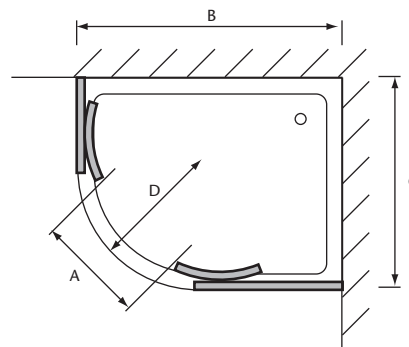

INCLUDED COMPONENTS

Product	Component	Boxed Weight	Boxed Size
SUK43	1200 x 900 Quadrant door set (SDSP07)	22 Kgs	730 x 1930 x 140mm
	1200 x 900 Quadrant panels (SPCP071) + handle (see above)	33 Kgs	730 x 1930 x 140mm
SUK44	1200 x 900 Quadrant door set (SDSP07)	20 Kgs	730 x 1930 x 140mm
	1200 x 900 Quadrant panels (SPAE071) + handle (see above)	33 Kgs	730 x 1930 x 140mm

SPARE PARTS

- As listed.
- Door Roller QSP153
- Door Seal QSP154

PRODUCT DETAILS

- Use with Heritage:
- 1200 x 900 Left Hand Standard Tray (STWL071)
 - 1200 x 900 Right Hand Standard Tray (STWR071)
 - 1200 x 900 Left Hand Deluxe Tray (STDWL071)
 - 1200 x 900 Right Hand Deluxe Tray (STDWR071)

For shower tray dimensions see separate sheet

DIMENSIC

	A MAX DOOR OPENING	B FRAME ADJUSTMENT	C FRAME ADJUSTMENT	D RADIUS
1200	510mm	1172-1201mm	872-901mm	546mm