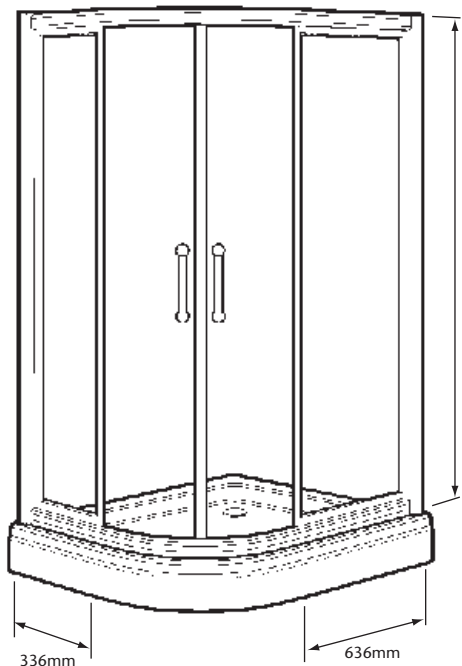

FEATURES

- Two door sliding action
- Power shower & steam approved
- 29mm of frame adjustment on each wall
- Height 1830mm
- Polished aluminium frame
- 6mm toughened safety glass
- Door handle option included
- Reversible
- 25 Year Guarantee

INCLUDED COMPONENTS

Product	Component	Boxed Weight	Boxed Size
SUK43	1200 x 900 Quadrant door set (SDSP07)	22 Kgs	730 x 1930 x 140mm
	1200 x 900 Quadrant panels (SPCP071) + handle (see above)	33 Kgs	730 x 1930 x 140mm
SUK44	1200 x 900 Quadrant door set (SDSP07)	20 Kgs	730 x 1930 x 140mm
	1200 x 900 Quadrant panels (SPAE071) + handle (see above)	33 Kgs	730 x 1930 x 140mm

SPARE PARTS

- As listed.
- Door Roller QSP153
- Door Seal QSP154

PRODUCT DETAILS

- Use with Heritage:
- 1200 x 900 Left Hand Standard Tray (STWL071)
 - 1200 x 900 Right Hand Standard Tray (STWR071)
 - 1200 x 900 Left Hand Deluxe Tray (STDWL071)
 - 1200 x 900 Right Hand Deluxe Tray (STDWR071)

For shower tray dimensions see separate sheet

DIMENSIC

	A MAX DOOR OPENING	B FRAME ADJUSTMENT	C FRAME ADJUSTMENT	D RADIUS
1200	510mm	1172-1201mm	872-901mm	546mm