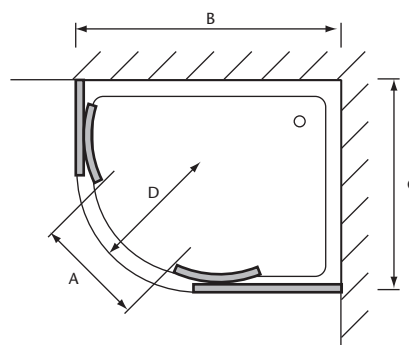

SPARE PARTS

As listed.	
Door Roller	QSP153
Door Seal	QSP154

INCLUDED COMPONENTS

Product	Component	Boxed Weight	Boxed Size
SUK41	1000 x 800 Quadrant door set (SDSCP072)	20 Kgs	730 x 1930 x 140mm
	1000 x 800 Quadrant panels (SPCP073) + handle (see above)	33 Kgs	730 x 1930 x 140mm
SUK42	1000 x 800 Quadrant door set (SDSCP072)	20 Kgs	730 x 1930 x 140mm
	1000 x 800 Quadrant panels (SPAE073) + handle (see above)	33 Kgs	730 x 1930 x 140mm

PRODUCT DETAILS

- Use with Heritage:
- 1000 x 800 Left Hand Standard Tray (STWL073)
 - 1000 x 800 Right Hand Standard Tray (STWR073)
 - 1000 x 800 Left Hand Deluxe Tray (STDWL073)
 - 1000 x 800 Right Hand Deluxe Tray (STDWR073)

For shower tray dimensions see separate sheet

DIMENSIONS

	A MAX DOOR OPENING	B FRAME ADJUSTMENT	C FRAME ADJUSTMENT	D RADIUS	
	1000	410mm	972-1001mm	772-801mm	460mm