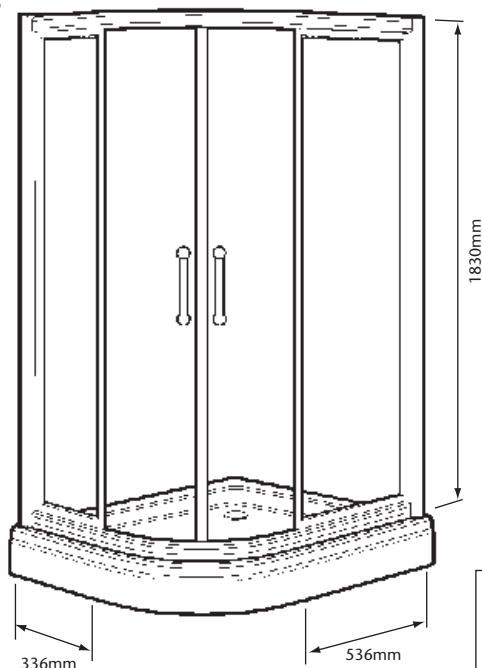

FEATURES

- Two door sliding action
- Power shower & steam approved
- 29mm of frame adjustment on each wall
- Height 1830mm
- Polished aluminium frame
- 6mm toughened safety glass
- Door handle option included
- Reversible
- 25 Year Guarantee

SPARE PARTS

As listed.	
Door Roller	QSP153
Door Seal	QSP154

INCLUDED COMPONENTS

Product	Component	Boxed Weight	Boxed Size
SUK41	1000 x 800 Quadrant door set (SDSCP072)	20 Kgs	730 x 1930 x 140mm
	1000 x 800 Quadrant panels (SPCP073) + handle (see above)	33 Kgs	730 x 1930 x 140mm
SUK42	1000 x 800 Quadrant door set (SDSCP072)	20 Kgs	730 x 1930 x 140mm
	1000 x 800 Quadrant panels (SPAE073) + handle (see above)	33 Kgs	730 x 1930 x 140mm

PRODUCT DETAILS

- Use with Heritage:
- 1000 x 800 Left Hand Standard Tray (STWL073)
 - 1000 x 800 Right Hand Standard Tray (STWR073)
 - 1000 x 800 Left Hand Deluxe Tray (STDWL073)
 - 1000 x 800 Right Hand Deluxe Tray (STDWR073)

For shower tray dimensions see separate sheet

DIMENSIONS

	A MAX DOOR OPENING	B FRAME ADJUSTMENT	C FRAME ADJUSTMENT	D RADIUS	
	1000	410mm	972-1001mm	772-801mm	460mm