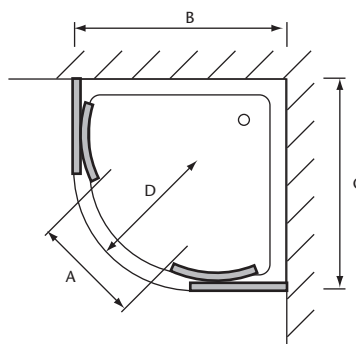

INCLUDED COMPONENTS

Product	Component	Boxed Weight	Boxed Size
SUK37	800 x 800 Quadrant door set (SDSP072)	20 Kgs	730 x 1930 x 140mm
	800 x 800 Quadrant panels (SPCP072) + handle (see above)	25 Kgs	730 x 1930 x 140mm
SUK38	800 x 800 Quadrant door set (SDSP072)	20 Kgs	730 x 1930 x 140mm
	800 x 800 Quadrant panels (SPAEO72) + handle (see above)	25 Kgs	730 x 1930 x 140mm

SPARE PARTS

As listed.	
Door Roller	QSP153
Door Seal	QSP154

PRODUCT DETAILS

- Use with Heritage:
- 800 x 800 Standard Tray (STW072)
- 800 x 800 Deluxe Tray (STDW072)

For shower tray dimensions see separate sheet

DIMENSIONS

	A MAX DOOR OPENING	B FRAME ADJUSTMENT	C FRAME ADJUSTMENT	D RADIUS
800	410mm	772-801mm	772-801mm	460mm