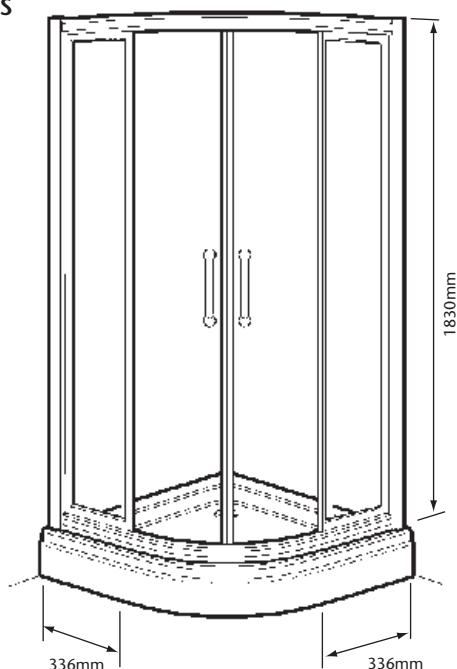

FEATURES

- Two door sliding action
- Power shower & steam approved
- 29mm of frame adjustment on each wall
- Height 1830mm
- Polished aluminium frame
- 6mm toughened safety glass
- Door handle option included
- Reversible
- 25 Year Guarantee

INCLUDED COMPONENTS

Product	Component	Boxed Weight	Boxed Size
SUK37	800 x 800 Quadrant door set (SDSP072)	20 Kgs	730 x 1930 x 140mm
	800 x 800 Quadrant panels (SPCP072) + handle (see above)	25 Kgs	730 x 1930 x 140mm
SUK38	800 x 800 Quadrant door set (SDSP072)	20 Kgs	730 x 1930 x 140mm
	800 x 800 Quadrant panels (SPAEO72) + handle (see above)	25 Kgs	730 x 1930 x 140mm

SPARE PARTS

As listed.	
Door Roller	QSP153
Door Seal	QSP154

PRODUCT DETAILS

- Use with Heritage:
- 800 x 800 Standard Tray (STW072)
- 800 x 800 Deluxe Tray (STDW072)

For shower tray dimensions see separate sheet

DIMENSIONS

	A MAX DOOR OPENING	B FRAME ADJUSTMENT	C FRAME ADJUSTMENT	D RADIUS
800	410mm	772-801mm	772-801mm	460mm