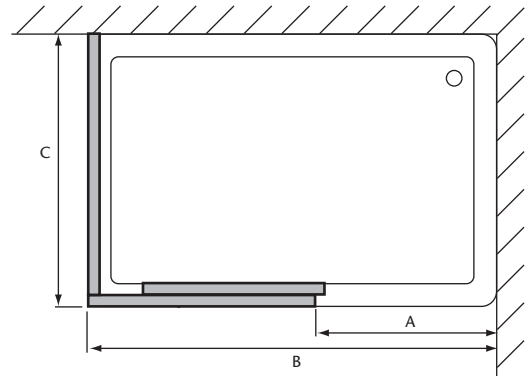

INCLUDED COMPONENTS

Product	Component	Boxed Weight	Boxed Size
SUK35	Sliding door set (SDSCP08)	38 Kgs	1220 x 2050 x 80mm
	760 Side Panel (SPCP70) + handle (see above)	23 Kgs	770 x 2000 x 80mm
SUK36	Sliding door set (SDSAE08)	38 Kgs	1220 x 2050 x 80mm
	760 Side Panel (SPAET70) + handle (see above)	23 Kgs	770 x 2000 x 80mm

SPARE PARTS

See included components

PRODUCT DETAILS

- Use with Heritage:
- 1200 x 760 Standard Tray (STW05)
- 1200 x 760 Deluxe Tray (STDW05)

For shower tray dimensions see separate sheet

DIMENSIONS

	A MAX DOOR OPENING	B FRAME ADJUSTMENT	C FRAME ADJUSTMENT
	1200 460mm	1136-1194mm	720-749mm

Unity

1200 x 900 Sliding Door Enclosure

Chrome Effect
Antique Gold

SUK61
SUK62

SHOWER ENCLOSURE

FEATURES

- Sliding door action
- Power shower & steam approved
- 29mm of frame adjustment on each wall
- Height 1830mm
- Polished aluminium frame
- 6mm toughened safety glass
- Door handle option included
- Reversible
- 25 Year Guarantee

SPARE PARTS

See included components

PRODUCT DETAILS

- Use with Heritage:
- 1200 x 900 Standard Tray (STW06)
- 1200 x 900 Deluxe Tray (STDW06)

For shower tray dimensions see separate sheet

DIMENSIONS

	A MAX DOOR OPENING	B FRAME ADJUSTMENT	C FRAME ADJUSTMENT
	1200 460mm	1136-1194mm	858-887mm