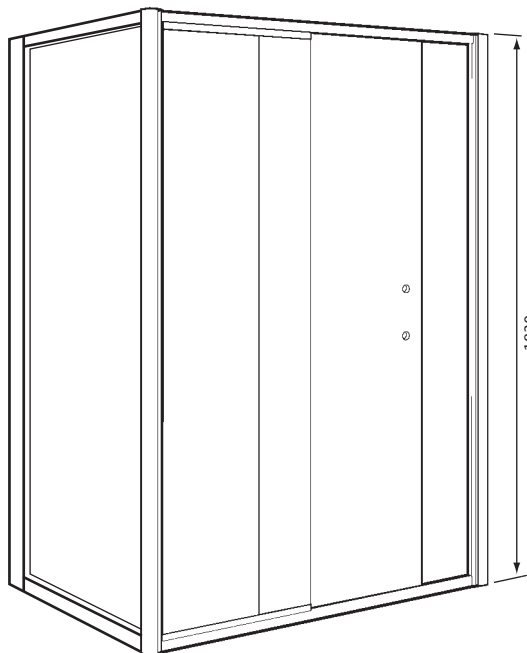

Unity

1200 x 760 Sliding Door Enclosure

Chrome Effect
Antique Gold

SUK35
SUK36

SHOWER ENCLOSURE

FEATURES

- Sliding door action
- Power shower & steam approved
- 29mm of frame adjustment on each wall
- Height 1830mm
- Polished aluminium frame
- 6mm toughened safety glass
- Door handle option included
- Reversible
- 25 Year Guarantee

Unity

1200 x 900 Sliding Door Enclosure

Chrome Effect
Antique Gold

SUK61
SUK62

SHOWER ENCLOSURE

FEATURES

- Sliding door action
- Power shower & steam approved
- 29mm of frame adjustment on each wall
- Height 1830mm
- Polished aluminium frame
- 6mm toughened safety glass
- Door handle option included
- Reversible
- 25 Year Guarantee

INCLUDED COMPONENTS

Product	Component	Boxed Weight	Boxed Size
SUK61	Sliding door set (SDSCP08) 900 Side Panel (SPCP90) + handle (see above)	38 Kgs 25 Kgs	1220 x 2050 x 80mm 900 x 2000 x 80mm
SUK62	Sliding door set (SDSAE08) 900 Side Panel (SPA90) + handle (see above)	38 Kgs 25 Kgs	1220 x 2050 x 80mm 900 x 2000 x 80mm

SPARE PARTS

See included components

PRODUCT DETAILS

- Use with Heritage:
- 1200 x 900 Standard Tray (STW06)
- 1200 x 900 Deluxe Tray (STDW06)

For shower tray dimensions see separate sheet

DIMENSIONS

	A MAX DOOR OPENING	B FRAME ADJUSTMENT	C FRAME ADJUSTMENT
	1200 460mm	1136-1194mm	858-887mm