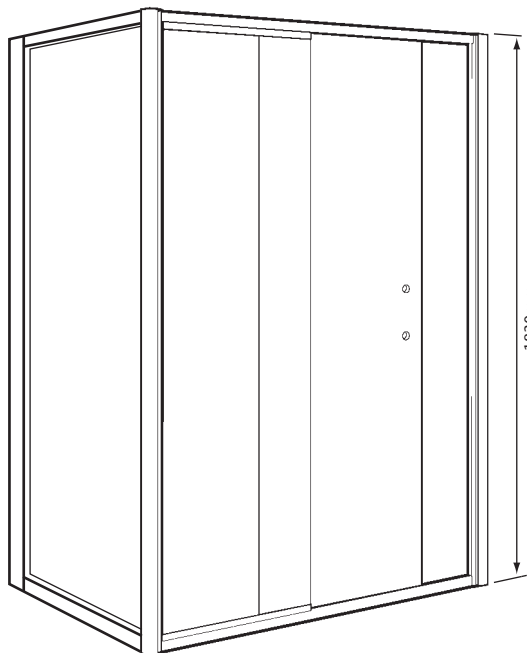

Unity

1200 x 760 Sliding Door Enclosure

Chrome Effect
Antique Gold

SUK35
SUK36

SHOWER ENCLOSURE

FEATURES

- Sliding door action
- Power shower & steam approved
- 29mm of frame adjustment on each wall
- Height 1830mm
- Polished aluminium frame
- 6mm toughened safety glass
- Door handle option included
- Reversible
- 25 Year Guarantee

INCLUDED COMPONENTS

Product	Component	Boxed Weight	Boxed Size
SUK35	Sliding door set (SDSCP08)	38 Kgs	1220 x 2050 x 80mm
	760 Side Panel (SPCP70) + handle (see above)	23 Kgs	770 x 2000 x 80mm
SUK36	Sliding door set (SDSAE08)	38 Kgs	1220 x 2050 x 80mm
	760 Side Panel (SPAET70) + handle (see above)	23 Kgs	770 x 2000 x 80mm

SPARE PARTS

See included components

PRODUCT DETAILS

- Use with Heritage:
- 1200 x 760 Standard Tray (STW05)
- 1200 x 760 Deluxe Tray (STDW05)

For shower tray dimensions see separate sheet

DIMENSIONS

	A MAX DOOR OPENING	B FRAME ADJUSTMENT	C FRAME ADJUSTMENT
	1200 460mm	1136-1194mm	720-749mm

Unity

1200 x 900 Sliding Door Enclosure

Chrome Effect
Antique Gold

SUK61
SUK62

SHOWER ENCLOSURE

FEATURES

- Sliding door action
- Power shower & steam approved
- 29mm of frame adjustment on each wall
- Height 1830mm
- Polished aluminium frame
- 6mm toughened safety glass
- Door handle option included
- Reversible
- 25 Year Guarantee