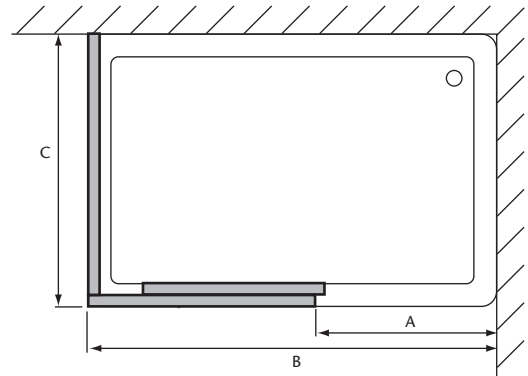

SPARE PARTS

See included components

PRODUCT DETAILS

- Use with Heritage:
- 1200 x 760 Standard Tray (STW05)
- 1200 x 760 Deluxe Tray (STDW05)

For shower tray dimensions see separate sheet

DIMENSIONS

	A MAX DOOR OPENING	B FRAME ADJUSTMENT	C FRAME ADJUSTMENT
	1200 460mm	1136-1194mm	720-749mm

INCLUDED COMPONENTS

Product	Component	Boxed Weight	Boxed Size
SUK61	Sliding door set (SDSCP08) 900 Side Panel (SPCP90) + handle (see above)	38 Kgs 25 Kgs	1220 x 2050 x 80mm 900 x 2000 x 80mm
SUK62	Sliding door set (SDSAE08) 900 Side Panel (SPA90) + handle (see above)	38 Kgs 25 Kgs	1220 x 2050 x 80mm 900 x 2000 x 80mm

SPARE PARTS

See included components

PRODUCT DETAILS

- Use with Heritage:
- 1200 x 900 Standard Tray (STW06)
- 1200 x 900 Deluxe Tray (STDW06)

For shower tray dimensions see separate sheet

DIMENSIONS

	A MAX DOOR OPENING	B FRAME ADJUSTMENT	C FRAME ADJUSTMENT
	1200 460mm	1136-1194mm	858-887mm