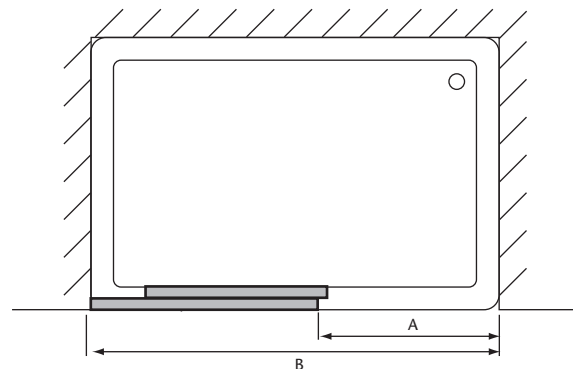

### SPARE PARTS

See included components

### PRODUCT DETAILS

- Use with Heritage:
- 1200 x 760 Standard Tray (STW05)
- 1200 x 760 Deluxe Tray (STDW05)

For shower tray dimensions see separate sheet

### DIMENSIONS

	A MAX DOOR OPENING	B FRAME ADJUSTMENT
	1200 460mm	1136-1194mm