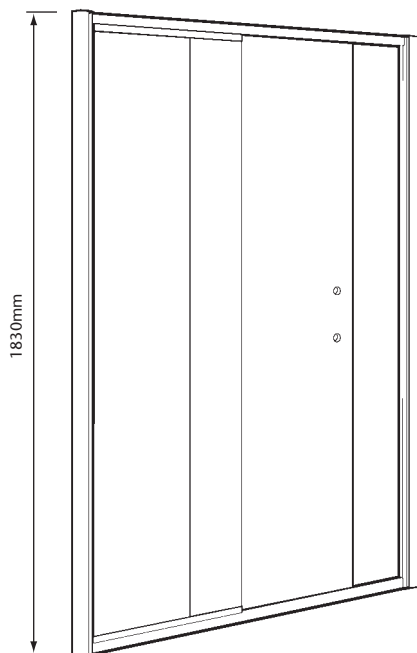

### INCLUDED COMPONENTS

Product	Component	Boxed Weight	Boxed Size
SUK33	Sliding door set (SDSCP08) + handle (see above)	38 Kgs	1220 x 2050 x 80mm
SUK34	Sliding door set (SDSPA08) + handle (see above)	38 Kgs	1220 x 2050 x 80mm

### SPARE PARTS

See included components

### PRODUCT DETAILS

- Use with Heritage:
- 1200 x 760 Standard Tray (STW05)
- 1200 x 760 Deluxe Tray (STDW05)

For shower tray dimensions see separate sheet

### DIMENSIONS

	A MAX DOOR OPENING	B FRAME ADJUSTMENT
	1200 460mm	1136-1194mm