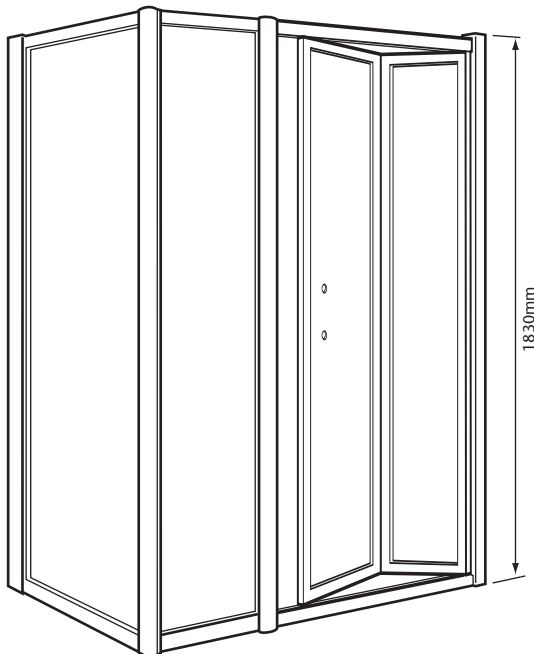

Unity

1200 x 760 Extended Bifold Enclosure

Chrome Effect
Antique Gold

SUK28
SUK32

SHOWER ENCLOSURE

FEATURES

- Power shower & steam approved
- 29mm of frame adjustment on each wall
- Height 1830mm
- Polished aluminium frame
- 6mm toughened safety glass
- Door handle option included
- Reversible
- 25 Year Guarantee

Unity

1200 x 900 Extended Bifold Enclosure

Chrome Effect
Antique Gold

SUK59
SUK60

SHOWER ENCLOSURE

FEATURES

- Power shower & steam approved
- 29mm of frame adjustment on each wall
- Height 1830mm
- Polished aluminium frame
- 6mm toughened safety glass
- Door handle option included
- Reversible
- 25 Year Guarantee

INCLUDED COMPONENTS

Product	Component	Boxed Weight	Boxed Size
SUK59	800 Bifold door (SDBCP80)	18 Kgs	770 x 2000 x 80mm
	900 side panel (SPCP90)	25 Kgs	900 x 2000 x 80mm
	400 In-line panel (SPCP50) + handle (see above)	12 Kgs	480 x 2025 x 80mm
SUK60	800 Bifold door (SDBAEP80)	18 Kgs	770 x 2000 x 80mm
	900 side panel (SPCP90)	25 Kgs	900 x 2000 x 80mm
	400 In-line panel (SPAEP50) + handle (see above)	12 Kgs	480 x 2025 x 80mm

PRODUCT DETAILS

Use with Heritage tray of same dimensions:
 1200 x 900 standard tray (STW06)
 1200 x 900 deluxe tray (STDW06)

For shower tray dimensions see separate sheet

DIMENSIONS

	A MAX DOOR OPENING	B FRAME ADJUSTMENT	C FRAME ADJUSTMENT
1200	470mm	1136-1194mm	858-887mm