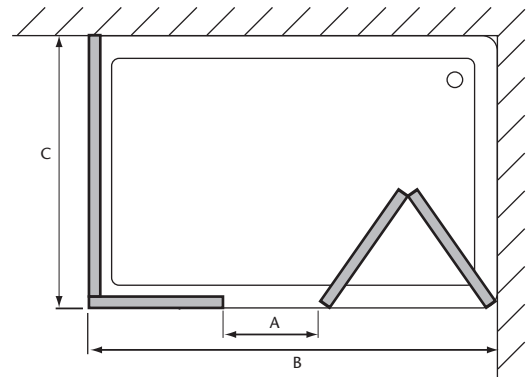

INCLUDED COMPONENTS

Product	Component	Boxed Weight	Boxed Size
SUK28	800 Bifold door (SDBCP80)	18 Kgs	770 x 2000 x 80mm
	760 side panel (SPCP70)	23 Kgs	770 x 2000 x 80mm
	400 In-line panel (SPCP50) + handle (see above)	12 Kgs	480 x 2025 x 80mm
SUK32	800 Bifold door (SDBAEP80)	18 Kgs	770 x 2000 x 80mm
	760 side panel (SPAEP70)	23 Kgs	770 x 2000 x 80mm
	400 In-line panel (SPAEP50) + handle (see above)	12 Kgs	480 x 2025 x 80mm

PRODUCT DETAILS

Use with Heritage tray of same dimensions:
 1200 x 760 standard tray (STW05)
 1200 x 760 deluxe tray (STDW05)

For shower tray dimensions see separate sheet

DIMENSIONS

	A MAX DOOR OPENING	B FRAME ADJUSTMENT	C FRAME ADJUSTMENT
1200	470mm	1136-1194mm	720-749mm

INCLUDED COMPONENTS

Product	Component	Boxed Weight	Boxed Size
SUK59	800 Bifold door (SDBCP80)	18 Kgs	770 x 2000 x 80mm
	900 side panel (SPCP90)	25 Kgs	900 x 2000 x 80mm
	400 In-line panel (SPCP50) + handle (see above)	12 Kgs	480 x 2025 x 80mm
SUK60	800 Bifold door (SDBAEP80)	18 Kgs	770 x 2000 x 80mm
	900 side panel (SPCP90)	25 Kgs	900 x 2000 x 80mm
	400 In-line panel (SPAEP50) + handle (see above)	12 Kgs	480 x 2025 x 80mm

PRODUCT DETAILS

Use with Heritage tray of same dimensions:
 1200 x 900 standard tray (STW06)
 1200 x 900 deluxe tray (STDW06)

For shower tray dimensions see separate sheet

DIMENSIONS

	A MAX DOOR OPENING	B FRAME ADJUSTMENT	C FRAME ADJUSTMENT
1200	470mm	1136-1194mm	858-887mm