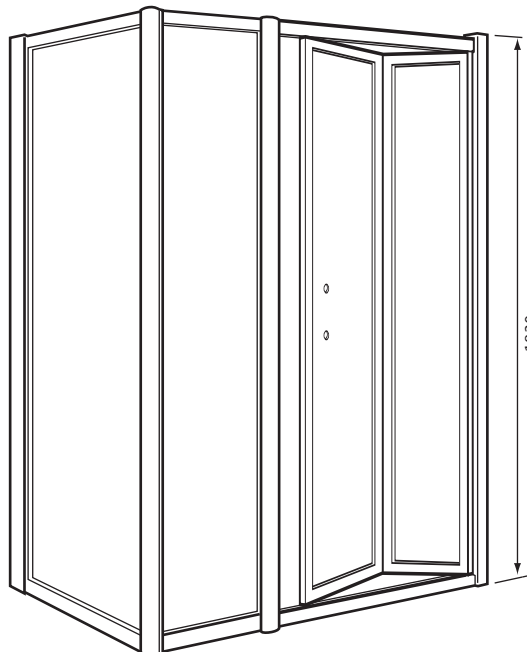

Unity

1200 x 760 Extended Bifold Enclosure

Chrome Effect
Antique Gold

SUK28
SUK32

SHOWER ENCLOSURE

FEATURES

- Power shower & steam approved
- 29mm of frame adjustment on each wall
- Height 1830mm
- Polished aluminium frame
- 6mm toughened safety glass
- Door handle option included
- Reversible
- 25 Year Guarantee

INCLUDED COMPONENTS

Product	Component	Boxed Weight	Boxed Size
SUK28	800 Bifold door (SDBCP80)	18 Kgs	770 x 2000 x 80mm
	760 side panel (SPCP70)	23 Kgs	770 x 2000 x 80mm
	400 In-line panel (SPCP50) + handle (see above)	12 Kgs	480 x 2025 x 80mm
SUK32	800 Bifold door (SDBAEP80)	18 Kgs	770 x 2000 x 80mm
	760 side panel (SPAEP70)	23 Kgs	770 x 2000 x 80mm
	400 In-line panel (SPAEP50) + handle (see above)	12 Kgs	480 x 2025 x 80mm

PRODUCT DETAILS

Use with Heritage tray of same dimensions:
 1200 x 760 standard tray (STW05)
 1200 x 760 deluxe tray (STDW05)

For shower tray dimensions see separate sheet

DIMENSIONS

	A MAX DOOR OPENING	B FRAME ADJUSTMENT	C FRAME ADJUSTMENT
1200	470mm	1136-1194mm	720-749mm

Unity

1200 x 900 Extended Bifold Enclosure

Chrome Effect
Antique Gold

SUK59
SUK60

SHOWER ENCLOSURE

FEATURES

- Power shower & steam approved
- 29mm of frame adjustment on each wall
- Height 1830mm
- Polished aluminium frame
- 6mm toughened safety glass
- Door handle option included
- Reversible
- 25 Year Guarantee