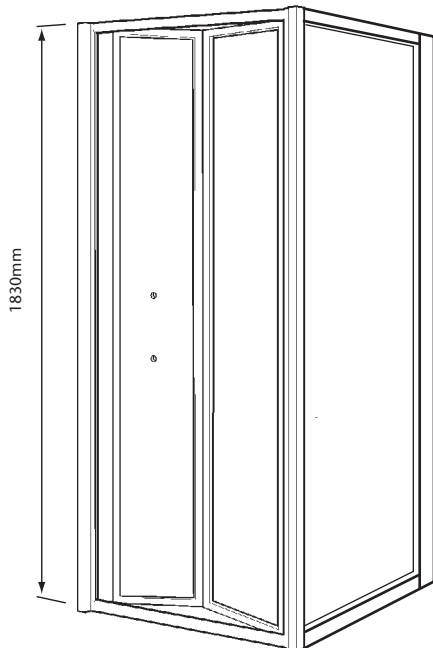

SHOWER ENCLOSURE

FEATURES

- Power shower & steam approved
- 29mm of frame adjustment on each wall
- Height 1830mm
- Polished aluminium frame
- 6mm toughened safety glass
- Door handle option included
- Reversible
- 25 Year Guarantee

SPARE PARTS

See included components

PRODUCT DETAILS

Use with Heritage tray of same dimensions:

- 760 x 760 Standard Tray (STW01)
- 800 x 800 Standard Tray (STW02)
- 900 x 900 Standard Tray (STW03)

INCLUDED COMPONENTS

Product	Component	Boxed Weight	Boxed Size
SUK25	760 x 760 Bifold door (SDBCP70)	17 Kgs	2000 x 770 x 80mm
	760 x 760 Side panel (SPCP70) + handle (see above)	23 Kgs	2000 x 770 x 80mm
SUK26	800 x 800 Bifold door (SDBCP80)	18 Kgs	2000 x 770 x 80mm
	800 x 800 Side panel (SPCP80) + handle (see above)	24 Kgs	1960 x 765 x 80mm
SUK27	900 x 900 Bifold door (SDBCP90)	19 Kgs	2000 x 860 x 80mm
	900 x 900 Side panel (SPCP90) + handle (see above)	25 Kgs	2000 x 800 x 80mm
SUK29	760 x 760 Bifold door (SDBAE70)	17 Kgs	2000 x 790 x 80mm
	760 x 760 Side panel (SPAE70) + handle (see above)	23 Kgs	2000 x 770 x 80mm
SUK30	800 x 800 Bifold door (SDBAE80)	18 Kgs	2010 x 760 x 80mm
	800 x 800 Side panel (SPAE80) + handle (see above)	24 Kgs	2000 x 800 x 80mm
SUK31	900 x 900 Bifold door (SDBAE90)	19 Kgs	2000 x 860 x 80mm
	900 x 900 Side panel (SPAE90) + handle (see above)	25 Kgs	2000 x 900 x 80mm

For shower tray dimensions see separate sheet

DIMENSIONS

	A MAX DOOR OPENING	B FRAME ADJUSTMENT	C SIDE PANEL FRAME ADJUSTMENT
760	432mm	720-749mm	720-749mm
800	470mm	758-787mm	758-787mm
900	570mm	858-887mm	858-887mm