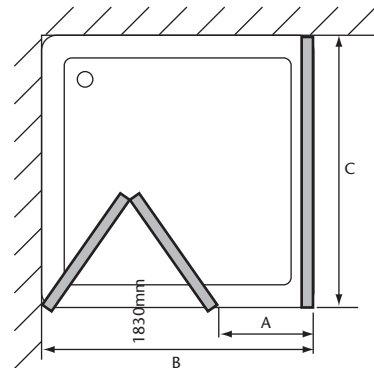

SHOWER ENCLOSURE

FEATURES

- Power shower & steam approved
- 29mm of frame adjustment on each wall
- Height 1830mm
- Polished aluminium frame
- 6mm toughened safety glass
- Door handle option included
- Reversible
- 25 Year Guarantee

SPARE PARTS

See included components

PRODUCT DETAILS

Use with Heritage tray of same dimensions:

- 760 x 760 Standard Tray (STW01)
- 800 x 800 Standard Tray (STW02)
- 900 x 900 Standard Tray (STW03)

INCLUDED COMPONENTS

Product	Component	Boxed Weight	Boxed Size
SUK25	760 x 760 Bifold door (SDBCP70)	17 Kgs	2000 x 770 x 80mm
	760 x 760 Side panel (SPCP70) + handle (see above)	23 Kgs	2000 x 770 x 80mm
SUK26	800 x 800 Bifold door (SDBCP80)	18 Kgs	2000 x 770 x 80mm
	800 x 800 Side panel (SPCP80) + handle (see above)	24 Kgs	1960 x 765 x 80mm
SUK27	900 x 900 Bifold door (SDBCP90)	19 Kgs	2000 x 860 x 80mm
	900 x 900 Side panel (SPCP90) + handle (see above)	25 Kgs	2000 x 800 x 80mm
SUK29	760 x 760 Bifold door (SDBAE70)	17 Kgs	2000 x 790 x 80mm
	760 x 760 Side panel (SPAE70) + handle (see above)	23 Kgs	2000 x 770 x 80mm
SUK30	800 x 800 Bifold door (SDBAE80)	18 Kgs	2010 x 760 x 80mm
	800 x 800 Side panel (SPAE80) + handle (see above)	24 Kgs	2000 x 800 x 80mm
SUK31	900 x 900 Bifold door (SDBAE90)	19 Kgs	2000 x 860 x 80mm
	900 x 900 Side panel (SPAE90) + handle (see above)	25 Kgs	2000 x 900 x 80mm

For shower tray dimensions see separate sheet

DIMENSIONS

	A MAX DOOR OPENING	B FRAME ADJUSTMENT	C SIDE PANEL FRAME ADJUSTMENT
760	432mm	720-749mm	720-749mm
800	470mm	758-787mm	758-787mm
900	570mm	858-887mm	858-887mm