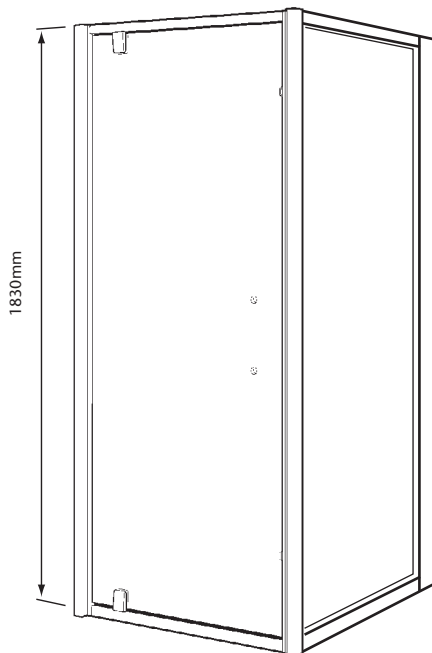

SHOWER ENCLOSURE

FEATURES

- Power shower & steam approved
- Twin Ball-Catches
- 29mm of frame adjustment on each wall
- Height 1830mm
- Polished aluminium frame
- 6mm toughened safety glass
- Door handle option included
- Reversible
- 25 Year Guarantee

SPARE PARTS

See included components

PRODUCT DETAILS

Use with Heritage tray of same dimensions:

- 760 x 760 Standard Tray (STW01)
- 800 x 800 Standard Tray (STW02)
- 900 x 900 Standard Tray (STW03)

INCLUDED COMPONENTS

Product	Component	Boxed Weight	Boxed Size
SUK17	760 x 760 Pivot door (SDPCP70)	23 Kgs	770 x 2000 x 80mm
	760 x 760 Side panel (SPCP70) + handle (see above)	23 Kgs	770 x 2000 x 80mm
SUK18	800 x 800 Pivot door (SDPCP80)	24 Kgs	770 x 2000 x 80mm
	800 x 800 Side panel (SPCP80) + handle (see above)	24 Kgs	800 x 2000 x 80mm
SUK19	900 x 900 Pivot door (SDPCP90)	25 Kgs	860 x 2000 x 80mm
	900 x 900 Side panel (SPCP90) + handle (see above)	25 Kgs	900 x 2000 x 80mm
SUK21	760 x 760 Pivot door (SDPAE70)	23 Kgs	770 x 2000 x 80mm
	760 x 760 Side panel (SPAPE70) + handle (see above)	23 Kgs	770 x 2000 x 80mm
SUK22	800 x 800 Pivot door (SDPAE80)	24 Kgs	770 x 2000 x 80mm
	800 x 800 Side panel (SPAPE80) + handle (see above)	24 Kgs	800 x 2000 x 80mm
SUK23	900 x 900 Pivot door (SDPAE90)	25 Kgs	860 x 2000 x 80mm
	900 x 900 Side panel (SPAPE90) + handle (see above)	25 Kgs	900 x 2000 x 80mm

For shower tray dimensions see separate sheet

DIMENSIONS

	A MAX DOOR OPENING	B FRAME ADJUSTMENT	C SIDE PANEL FRAME ADJUSTMENT
760	492mm	720-749mm	720-749mm
800	530mm	758-787mm	758-787mm
900	630mm	858-887mm	858-887mm