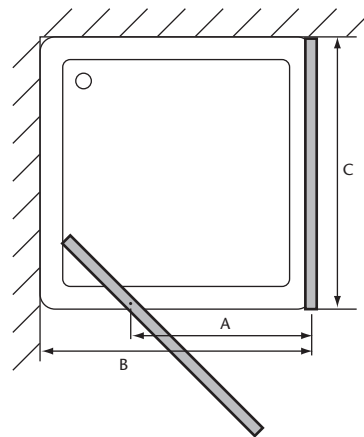

SHOWER ENCLOSURE

FEATURES

- Power shower & steam approved
- Twin Ball-Catches
- 29mm of frame adjustment on each wall
- Height 1830mm
- Polished aluminium frame
- 6mm toughened safety glass
- Door handle option included
- Reversible
- 25 Year Guarantee

SPARE PARTS

See included components

PRODUCT DETAILS

Use with Heritage tray of same dimensions:

- 760 x 760 Standard Tray (STW01)
- 800 x 800 Standard Tray (STW02)
- 900 x 900 Standard Tray (STW03)

INCLUDED COMPONENTS

Product	Component	Boxed Weight	Boxed Size
SUK17	760 x 760 Pivot door (SDPCP70)	23 Kgs	770 x 2000 x 80mm
	760 x 760 Side panel (SPCP70) + handle (see above)	23 Kgs	770 x 2000 x 80mm
SUK18	800 x 800 Pivot door (SDPCP80)	24 Kgs	770 x 2000 x 80mm
	800 x 800 Side panel (SPCP80) + handle (see above)	24 Kgs	800 x 2000 x 80mm
SUK19	900 x 900 Pivot door (SDPCP90)	25 Kgs	860 x 2000 x 80mm
	900 x 900 Side panel (SPCP90) + handle (see above)	25 Kgs	900 x 2000 x 80mm
SUK21	760 x 760 Pivot door (SDPAE70)	23 Kgs	770 x 2000 x 80mm
	760 x 760 Side panel (SPAPE70) + handle (see above)	23 Kgs	770 x 2000 x 80mm
SUK22	800 x 800 Pivot door (SDPAE80)	24 Kgs	770 x 2000 x 80mm
	800 x 800 Side panel (SPAPE80) + handle (see above)	24 Kgs	800 x 2000 x 80mm
SUK23	900 x 900 Pivot door (SDPAE90)	25 Kgs	860 x 2000 x 80mm
	900 x 900 Side panel (SPAPE90) + handle (see above)	25 Kgs	900 x 2000 x 80mm

For shower tray dimensions see separate sheet

DIMENSIONS

	A MAX DOOR OPENING	B FRAME ADJUSTMENT	C SIDE PANEL FRAME ADJUSTMENT
760	492mm	720-749mm	720-749mm
800	530mm	758-787mm	758-787mm
900	630mm	858-887mm	858-887mm