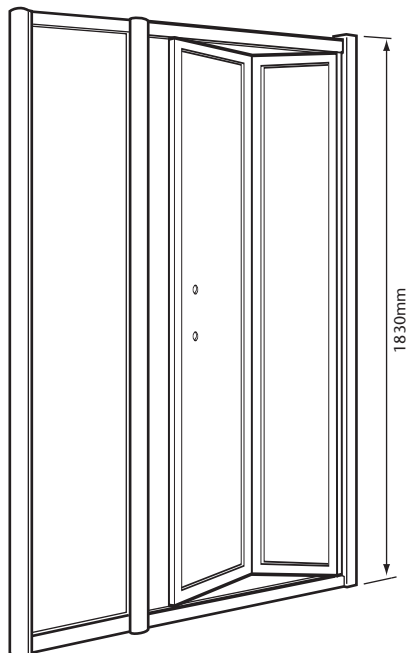

### FEATURES

- Power shower & steam approved
- 29mm of frame adjustment on each wall
- Height 1830mm
- Polished aluminium frame
- 6mm toughened safety glass
- Door handle option included
- Reversible
- 25 Year Guarantee

### INCLUDED COMPONENTS

Product	Component	Boxed Weight	Boxed Size
SUK12	800 Bifold door (SDBCP80)	18 Kgs	770 x 2000 x 80mm
	400 In-line panel (SPCP50) + handle (see above)	12 Kgs	480 x 2025 x 80mm
SUK16	800 Bifold door (SDBAEP80)	18 Kgs	770 x 2000 x 80mm
	400 In-line panel (SPAE50) + handle (see above)	12 Kgs	480 x 2025 x 80mm

### PRODUCT DETAILS

Use with Heritage tray of same dimensions:  
 1200 x 760 standard tray (STW05)  
 1200 x 760 deluxe tray (STDW05)

*For shower tray dimensions see separate sheet*

### DIMENSIONS

	A MAX DOOR OPENING	B FRAME ADJUSTMENT
	1200 470mm	1136-1194mm