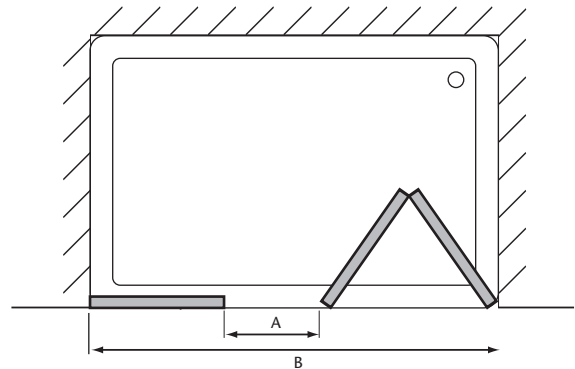

### INCLUDED COMPONENTS

Product	Component	Boxed Weight	Boxed Size
SUK12	800 Bifold door (SDBCP80)	18 Kgs	770 x 2000 x 80mm
	400 In-line panel (SPCP50) + handle (see above)	12 Kgs	480 x 2025 x 80mm
SUK16	800 Bifold door (SDBAEP80)	18 Kgs	770 x 2000 x 80mm
	400 In-line panel (SPAE50) + handle (see above)	12 Kgs	480 x 2025 x 80mm

### PRODUCT DETAILS

Use with Heritage tray of same dimensions:  
 1200 x 760 standard tray (STW05)  
 1200 x 760 deluxe tray (STDW05)

*For shower tray dimensions see separate sheet*

### DIMENSIONS

	A MAX DOOR OPENING	B FRAME ADJUSTMENT
	1200 470mm	1136-1194mm