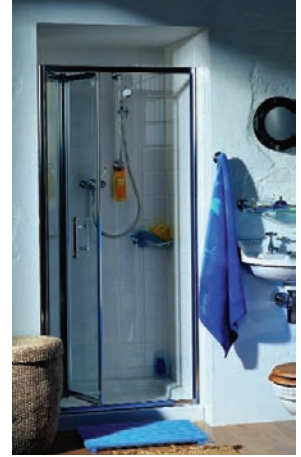

Unity

Walled-In Bifold Door

760 x 760 Chrome Effect	SUK09
800 x 800 Chrome Effect	SUK10
900 x 900 Chrome Effect	SUK11
760 x 760 Antique Gold	SUK13
800 x 800 Antique Gold	SUK14
900 x 900 Antique Gold	SUK15

SHOWER ENCLOSURE

FEATURES

- Power shower & steam approved
- 29mm of frame adjustment on each wall
- Height 1830mm
- Polished aluminium frame
- 6mm toughened safety glass
- Door handle option included
- Reversible
- 25 Year Guarantee

Logo as it appears on product: HERITAGE BATHROOMS

FINISHES AVAILABLE

- Chrome effect frame/Plain Glass
- Antique Gold frame/Etched Glass

DOOR HANDLE OPTION (X1) *see above*

- Contemporary Chrome SDHC01
- Traditional Chrome SDHC00
- Traditional Antique Gold SDHA00