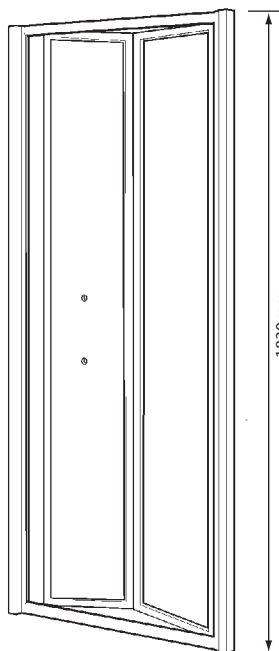

SHOWER ENCLOSURE

FEATURES

- Power shower & steam approved
- 29mm of frame adjustment on each wall
- Height 1830mm
- Polished aluminium frame
- 6mm toughened safety glass
- Door handle option included
- Reversible
- 25 Year Guarantee

SPARE PARTS

Handles as above

INCLUDED COMPONENTS

Product	Component	Boxed Weight	Boxed Size
SUK09	760 x 760 Bifold door (SDBCP70) + handle (see above)	17 Kgs	770 x 2000 x 80mm
SUK10	800 x 800 Bifold door (SDBCP80) + handle (see above)	18 Kgs	770 x 2000 x 80mm
SUK11	900 x 900 Bifold door (SDBCP90) + handle (see above)	19 Kgs	860 x 2000 x 80mm
SUK13	760 x 760 Bifold door (SDBAE70) + handle (see above)	17 Kgs	770 x 2000 x 80mm
SUK14	800 x 800 Bifold door (SDBAE80) + handle (see above)	18 Kgs	770 x 2000 x 80mm
SUK15	900 x 900 Bifold door (SDBAE90) + handle (see above)	19 Kgs	860 x 2000 x 80mm

PRODUCT DETAILS

Use with Heritage tray of same dimensions:

- 760 x 760 Standard Tray (STW01)
- 800 x 800 Standard Tray (STW02)
- 900 x 900 Standard Tray (STW03)

For shower tray dimensions see separate sheet

DIMENSIONS

	A MAX DOOR OPENING	B FRAME ADJUSTMENT
760	432mm	698-756mm
800	470mm	736-794mm
900	570mm	836-894mm