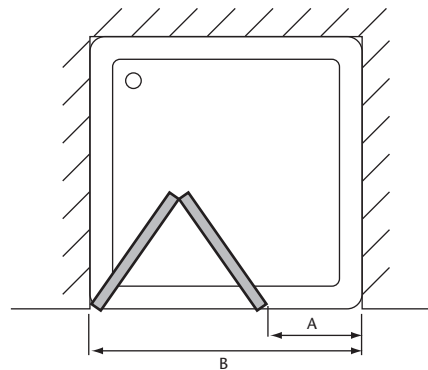

SPARE PARTS

Handles as above

INCLUDED COMPONENTS

Product	Component	Boxed Weight	Boxed Size
SUK09	760 x 760 Bifold door (SDBCP70) + handle (see above)	17 Kgs	770 x 2000 x 80mm
SUK10	800 x 800 Bifold door (SDBCP80) + handle (see above)	18 Kgs	770 x 2000 x 80mm
SUK11	900 x 900 Bifold door (SDBCP90) + handle (see above)	19 Kgs	860 x 2000 x 80mm
SUK13	760 x 760 Bifold door (SDBAE70) + handle (see above)	17 Kgs	770 x 2000 x 80mm
SUK14	800 x 800 Bifold door (SDBAE80) + handle (see above)	18 Kgs	770 x 2000 x 80mm
SUK15	900 x 900 Bifold door (SDBAE90) + handle (see above)	19 Kgs	860 x 2000 x 80mm

PRODUCT DETAILS

Use with Heritage tray of same dimensions:

- 760 x 760 Standard Tray (STW01)
- 800 x 800 Standard Tray (STW02)
- 900 x 900 Standard Tray (STW03)

For shower tray dimensions see separate sheet

DIMENSIONS

	A MAX DOOR OPENING	B FRAME ADJUSTMENT
760	432mm	698-756mm
800	470mm	736-794mm
900	570mm	836-894mm