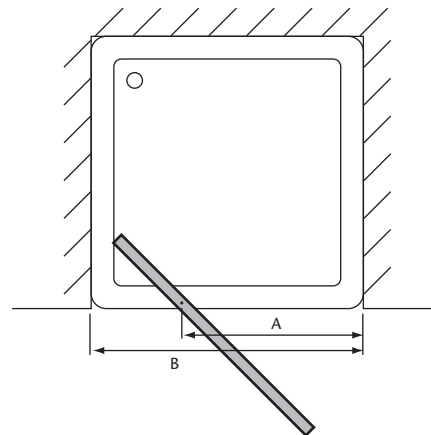

SPARE PARTS

Handles as below.

INCLUDED COMPONENTS

| Product | Component | Boxed Weight | Boxed Size |
|---------|---|--------------|-------------------|
| SUK01 | 760 x 760 Pivot door (SDPCP70) + handle (see above) | 23 Kgs | 770 x 2000 x 80mm |
| SUK02 | 800 x 800 Pivot door (SDPCP80) + handle (see above) | 24 Kgs | 770 x 2000 x 80mm |
| SUK03 | 900 x 900 Pivot door (SDPCP90) + handle (see above) | 25 Kgs | 860 x 2000 x 80mm |
| SUK05 | 760 x 760 Pivot door (SDPAE70) + handle (see above) | 23 Kgs | 770 x 2000 x 80mm |
| SUK06 | 800 x 800 Pivot door (SDPAE80) + handle (see above) | 24 Kgs | 770 x 2000 x 80mm |
| SUK07 | 900 x 900 Pivot door (SDPAE90) + handle (see above) | 25 Kgs | 860 x 2000 x 80mm |

PRODUCT DETAILS

Use with Heritage tray of same dimensions:

- 760 x 760 Standard Tray (STW01)
- 800 x 800 Standard Tray (STW02)
- 900 x 900 Standard Tray (STW03)

For shower tray dimensions see separate sheet

DIMENSIONS

| | ^A MAX DOOR OPENING | ^B FRAME ADJUSTMENT |
|-----|-------------------------------|-------------------------------|
| 760 | 492mm | 698-756mm |
| 800 | 530mm | 736-794mm |
| 900 | 630mm | 836-894mm |