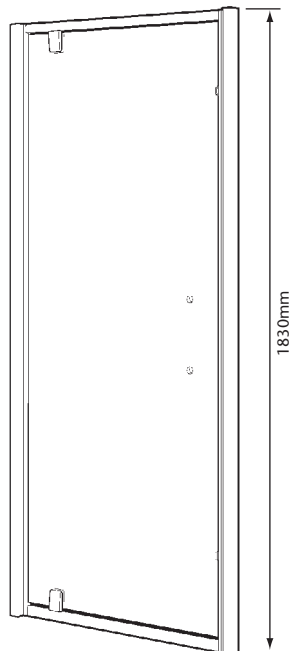

SHOWER ENCLOSURE

FEATURES

- Power shower & steam approved
- Twin Ball-Catches
- 29mm of frame adjustment on each wall
- Height 1830mm
- Polished aluminium frame
- 6mm toughened safety glass
- Door handle option included
- Reversible
- 25 Year Guarantee

SPARE PARTS

Handles as below.

INCLUDED COMPONENTS

| Product | Component | Boxed Weight | Boxed Size |
|---------|---|--------------|-------------------|
| SUK01 | 760 x 760 Pivot door (SDPCP70) + handle (see above) | 23 Kgs | 770 x 2000 x 80mm |
| SUK02 | 800 x 800 Pivot door (SDPCP80) + handle (see above) | 24 Kgs | 770 x 2000 x 80mm |
| SUK03 | 900 x 900 Pivot door (SDPCP90) + handle (see above) | 25 Kgs | 860 x 2000 x 80mm |
| SUK05 | 760 x 760 Pivot door (SDPAE70) + handle (see above) | 23 Kgs | 770 x 2000 x 80mm |
| SUK06 | 800 x 800 Pivot door (SDPAE80) + handle (see above) | 24 Kgs | 770 x 2000 x 80mm |
| SUK07 | 900 x 900 Pivot door (SDPAE90) + handle (see above) | 25 Kgs | 860 x 2000 x 80mm |

PRODUCT DETAILS

Use with Heritage tray of same dimensions:

- 760 x 760 Standard Tray (STW01)
- 800 x 800 Standard Tray (STW02)
- 900 x 900 Standard Tray (STW03)

For shower tray dimensions see separate sheet

DIMENSIONS

| | ^A MAX DOOR OPENING | ^B FRAME ADJUSTMENT |
|-----|-------------------------------|-------------------------------|
| 760 | 492mm | 698-756mm |
| 800 | 530mm | 736-794mm |
| 900 | 630mm | 836-894mm |