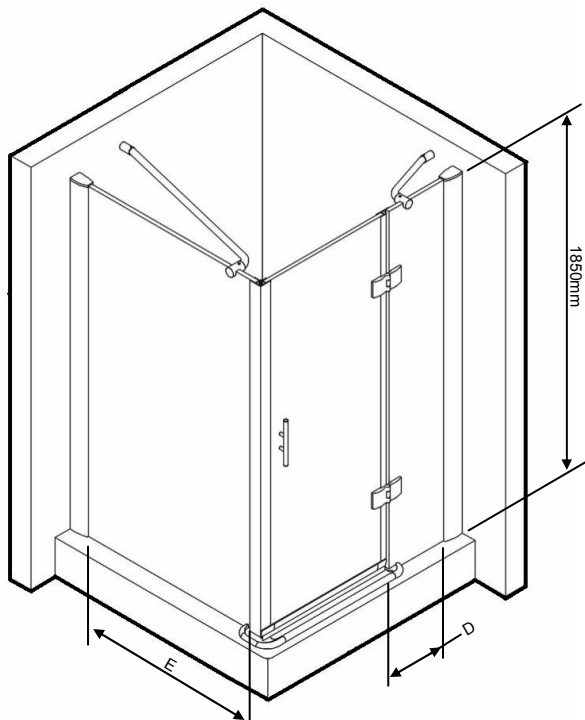

FEATURES

- Heritage Logo
- 6mm safety glass
- Height 1850mm
- 20mm adjustment on each wall
- Extra large handle
- Chrome only
- 25 Year Guarantee

Logo as it appears on product: HERITAGE

FINISHES AVAILABLE
Chrome / Plain Glass

PRODUCT DETAILS

Use Heritage tray of same dimensions:
800 x 800 Standard Tray (STW02)
900 x 900 Standard Tray (STW03)

Handle included in box.
Door and panel are reversible for
left or right hand installation.

SPARE PARTS

For spare part availability please contact
Heritage Technical Department

INCLUDED COMPONENTS

Product	Component	Boxed Weight	Box Size
SVEK04	800 Hinged Door (SVDE800)	24 Kgs	1930 x 625 x 95mm
	800 Side Panel (SVP800)	24Kgs	1945 x 840 x 80mm
SVEK05	900 Hinged Door (SVDE900)	26 Kgs	1930 x 705 x 95mm
	900 Side Panel (SVP900)	27Kgs	1945 x 940 x 80mm

Note: image above shows 1200x900 version.

DIMENSIONS

	800	900
A	550	600
B	770-790	870-890
C	770-790	870-890
D	146	196
E	703	803

All dimensions are in mm