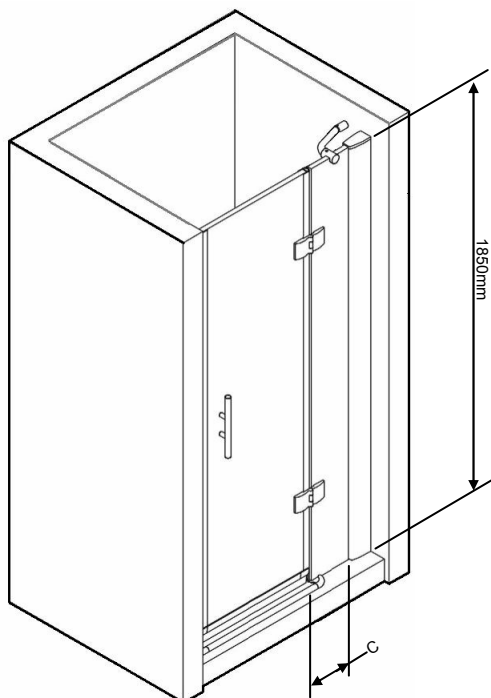

### FEATURES

- Heritage Logo
- 6mm safety glass
- Height 1850mm
- 30mm adjustment
- Extra large handle
- Chrome only
- 25 Year Guarantee

Logo as it appears on product: HERITAGE

### PRODUCT DETAILS

Use Heritage tray of same dimensions:  
800 x 800 Standard Tray (STW02)  
900 x 900 Standard Tray (STW03)

Handle included in box.  
Door is reversible for left or right hand  
Installation.

### PRODUCT DETAILS

Product	Component	Boxed Weight	Box Size
SVEK01	800 Hinged Door (SVDR800)	24 Kgs	1930 x 625 x 95mm
SVEK02	900 Hinged Door (SVDR900)	26 Kgs	1930 x 705 x 95mm

### DIMENSIONS

	800	900
A	530	600
B	770-800	870-900
C	152	182

All dimensions are in mm

\*Side panel & door adjustments are 20mm & 10mm respectively.