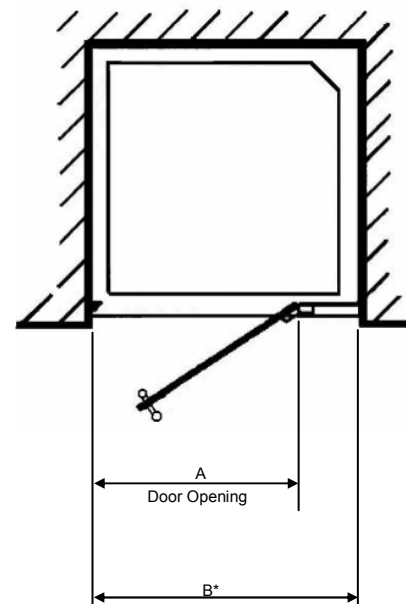

### PRODUCT DETAILS

Use Heritage tray of same dimensions:  
800 x 800 Standard Tray (STW02)  
900 x 900 Standard Tray (STW03)

Handle included in box.  
Door is reversible for left or right hand  
Installation.

### PRODUCT DETAILS

Product	Component	Boxed Weight	Box Size
SVEK01	800 Hinged Door (SVDR800)	24 Kgs	1930 x 625 x 95mm
SVEK02	900 Hinged Door (SVDR900)	26 Kgs	1930 x 705 x 95mm

### DIMENSIONS

	800	900
A	530	600
B	770-800	870-900
C	152	182

All dimensions are in mm

\*Side panel & door adjustments are 20mm & 10mm respectively.