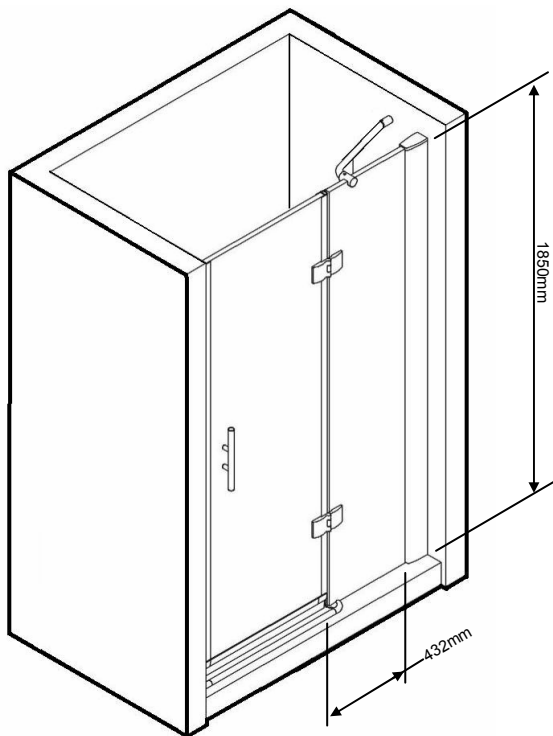

1200 Hinged Door

FEATURES

- Heritage Logo
- 6mm safety glass
- Height 1850mm
- 30mm adjustment
- Extra large handle
- Chrome only
- 25 Year Guarantee

Logo as it appears on product: HERITAGE

FINISHES AVAILABLE

Chrome / Plain Glass

SPARE PARTS

For spare part availability please contact Heritage Technical Department

PRODUCT DETAILS

Handle included in box.
Door is reversible for left or right hand installation.

INCLUDED COMPONENTS

Product	Component	Boxed Weight	Box Size
SVEK03	1200 Hinged Door (SVDR1200)	34 Kgs	1945 x 755 x 95mm

ADDITIONAL EXTRAS

Use Heritage tray of same dimensions:
1200 x 760 Standard / Deluxe Tray (STW05 / STDW05)
1200 x 800 Standard / Deluxe Tray (STW08 / STDW08)
1200 x 900 Standard / Deluxe Tray (STW06 / STDW06)

DIMENSIONS

*Side panel & door adjustments are 20mm & 10mm respectively.