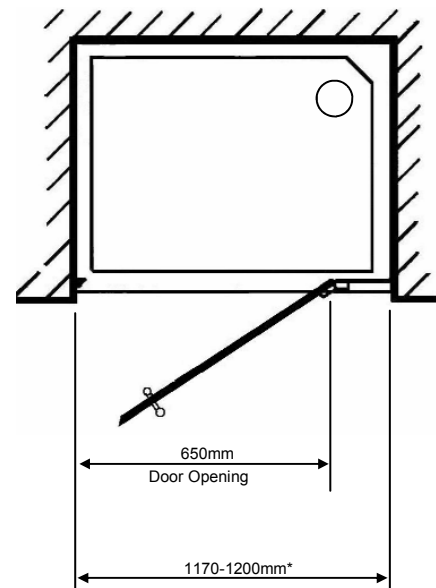

1200 Hinged Door

FEATURES

- Heritage Logo
- 6mm safety glass
- Height 1850mm
- 30mm adjustment
- Extra large handle
- Chrome only
- 25 Year Guarantee

Logo as it appears on product: HERITAGE

FINISHES AVAILABLE

Chrome / Plain Glass

SPARE PARTS

For spare part availability please contact Heritage Technical Department

PRODUCT DETAILS

Handle included in box.
Door is reversible for left or right hand installation.

INCLUDED COMPONENTS

Product	Component	Boxed Weight	Box Size
SVEK03	1200 Hinged Door (SVDR1200)	34 Kgs	1945 x 755 x 95mm

ADDITIONAL EXTRAS

Use Heritage tray of same dimensions:
1200 x 760 Standard / Deluxe Tray (STW05 / STDW05)
1200 x 800 Standard / Deluxe Tray (STW08 / STDW08)
1200 x 900 Standard / Deluxe Tray (STW06 / STDW06)

DIMENSIONS

*Side panel & door adjustments are 20mm & 10mm respectively.