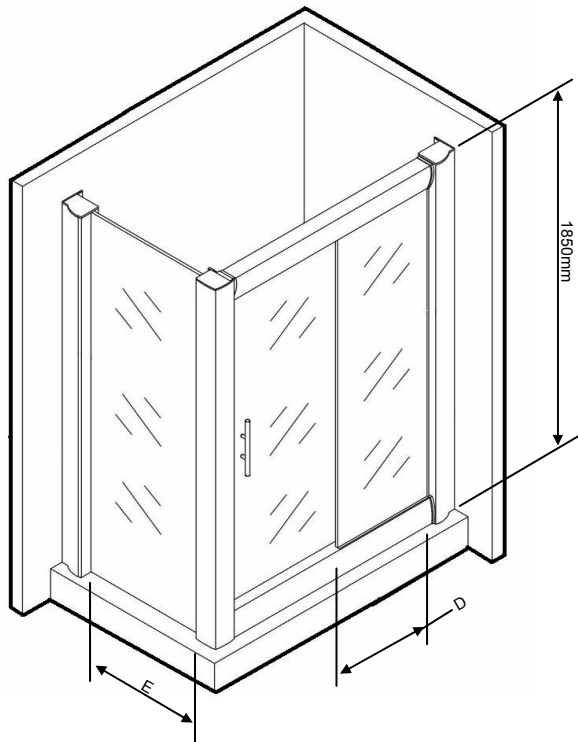

**Sliding Door Enclosure
1200 x 800 LH
1200 x 800 RH**

FEATURES

- Heritage Logo
- 6mm safety glass
- Height 1850mm
- 25mm adjustment on each wall
- Extra large handle
- Chrome only
- 25 Year Guarantee

Logo as it appears on product: HERITAGE

FINISHES AVAILABLE

Chrome / Plain Glass

PRODUCT DETAILS

Use Heritage tray of same dimensions:
1200 x 800 Std/Deluxe Tray (STW08/STDW08)

Handle included in box.
Door is handed left or right.

SPARE PARTS

For spare part availability please contact
Heritage Technical Department

PRODUCT DETAILS

Product	Component	Boxed Weight	Box Size
SVEK10	1200 Hinged Door LH (SVD1200L)	35Kgs	1930 x 708 x 130mm
	800 Side Panel (SVP800S)	21Kgs	1950 x 865 x 105mm
SVEK11	1200 Hinged Door RH (SVD1200R)	35Kgs	1930 x 708 x 130mm
	800 Side Panel (SVP800S)	21Kgs	1950 x 865 x 105mm

DIMENSIONS

	1200x800
A	600
B	1165-1215
C	765-790
D	485
E	694

All dimensions are in mm