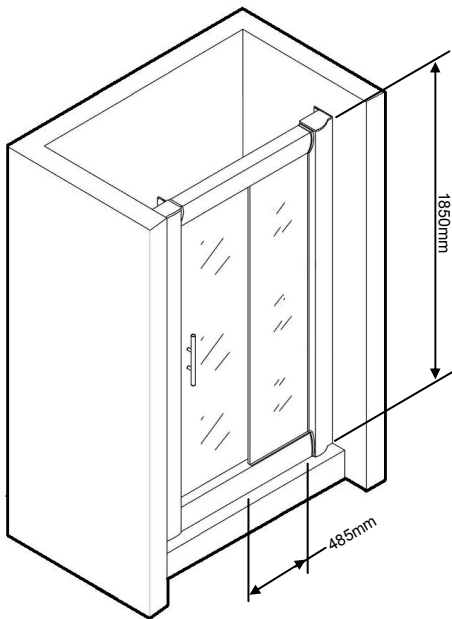

**1200 Sliding Door
Left Hand
Right Hand**

FEATURES

- Heritage Logo
- 6mm safety glass
- Height 1850mm
- 25mm adjustment on each wall
- Extra large handle
- Chrome only
- 25 Year Guarantee

Logo as it appears on product: HERITAGE

FINISHES AVAILABLE
Chrome / Plain Glass

INCLUDED COMPONENTS

PRODUCT DETAILS

Use Heritage tray of same dimensions:
1200 x 800 Std/Deluxe Tray (STW08/STDW08)
1200 x 900 Std/Deluxe Tray (STW06/STDW06)
1200 x 760 Std/Deluxe Tray (STW05/STDW05)

Handle included in box.

SPARE PARTS

For spare part availability please contact
Heritage Technical Department

Product	Component	Boxed Weight	Box Size
SVEK08	1200 Hinged Door LH (SVD1200L)	35Kgs	1930 x 708 x 130mm
SVEK09	1200 Hinged Door RH (SVD1200R)	35Kgs	1930 x 708 x 130mm

DIMENSIONS

A Door Opening	B Frame Adjustment
600mm	1165 - 1215mm