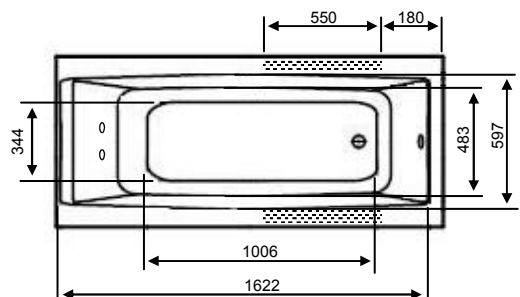

Note: brassware required to fill bath (not shown here)

INCLUDED COMPONENTS

Whirlpool Bath (incl front panel)	WBCAW00
Water Capacity	270ltrs
Packed Weight	78 Kgs
Size (palletised)	1845 x 895 x 940mm

OPTIONAL EXTRAS

750 End Bath Panel	WBCAW05
Headrest	WBCAH00

PRODUCT FEATURES

- User friendly manual controls to regulate air and water flow
- Individual adjustment of jet intensity
- Directional nozzles to target specific body areas
- Rigid steel frame structure
- Bath manufactured from 5mm vacuum formed acrylic sheet
- Can be installed as left or right hand bath
- Includes fitted pop up waste

Low noise level motors	<=75 db
Max Pump Delivery	380l/min
Recommended Floor Weight Bearing:	200kg/m ²

DIMENSIONS

All dimensions are in mm

Installation Dimensions

*Drawing details right hand side installation

⊞ = tap installation zone