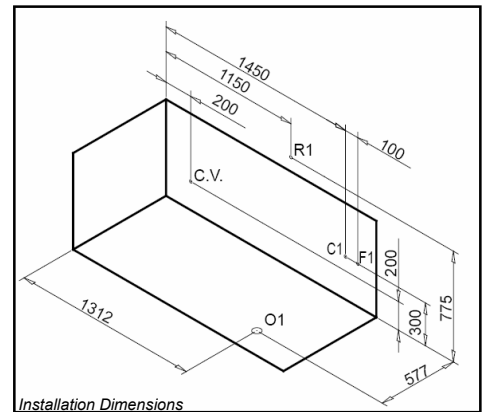

Note: brassware required to fill bath (not shown here)

INCLUDED COMPONENTS

Whirlpool Bath (incl front panel)	WBCAW00
Water Capacity	270ltrs
Packed Weight	78 Kgs
Size (palletised)	1845 x 895 x 940mm

OPTIONAL EXTRAS

750 End Bath Panel	WBCAW05
Headrest	WBCAH00

PRODUCT FEATURES

- User friendly manual controls to regulate air and water flow
- Individual adjustment of jet intensity
- Directional nozzles to target specific body areas
- Rigid steel frame structure
- Bath manufactured from 5mm vacuum formed acrylic sheet
- Can be installed as left or right hand bath
- Includes fitted pop up waste

Low noise level motors	<=75 db
Max Pump Delivery	380l/min
Recommended Floor Weight Bearing:	200kg/m ²

DIMENSIONS

All dimensions are in mm

Installation Dimensions

*Drawing details right hand side installation

⊞ = tap installation zone