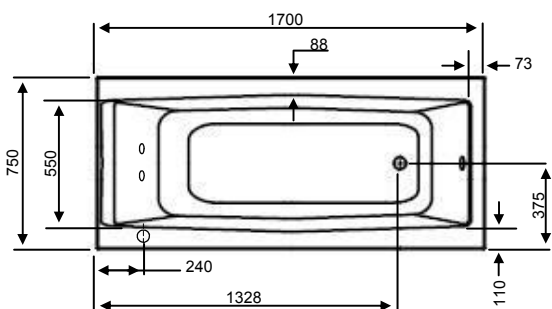

Note: brassware required to fill bath (not shown here)

INCLUDED COMPONENTS

Whirlpool Bath (incl front panel)	WBCAW00
Water Capacity	270ltrs
Packed Weight	78 Kgs
Size (palletised)	1845 x 895 x 940mm

OPTIONAL EXTRAS

750 End Bath Panel	WBCAW05
Headrest	WBCAH00

PRODUCT FEATURES

- User friendly manual controls to regulate air and water flow
- Individual adjustment of jet intensity
- Directional nozzles to target specific body areas
- Rigid steel frame structure
- Bath manufactured from 5mm vacuum formed acrylic sheet
- Can be installed as left or right hand bath
- Includes fitted pop up waste

Low noise level motors	<=75 db
Max Pump Delivery	380l/min
Recommended Floor Weight Bearing:	200kg/m ²

DIMENSIONS

All dimensions are in mm

Installation Dimensions

*Drawing details right hand side installation

⊞ = tap installation zone