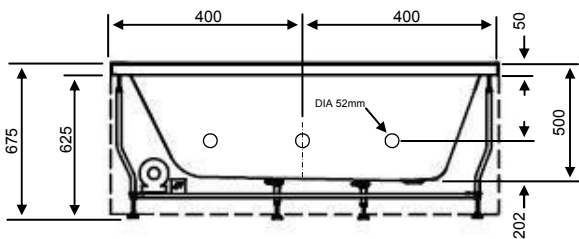

Note: brassware required to fill bath (not shown here)

INCLUDED COMPONENTS

Whirlpool Bath (incl front panel)	WBCAW00
Water Capacity	270ltrs
Packed Weight	78 Kgs
Size (palletised)	1845 x 895 x 940mm

OPTIONAL EXTRAS

750 End Bath Panel	WBCAW05
Headrest	WBCAH00

PRODUCT FEATURES

- User friendly manual controls to regulate air and water flow
- Individual adjustment of jet intensity
- Directional nozzles to target specific body areas
- Rigid steel frame structure
- Bath manufactured from 5mm vacuum formed acrylic sheet
- Can be installed as left or right hand bath
- Includes fitted pop up waste

Low noise level motors	<=75 db
Max Pump Delivery	380l/min
Recommended Floor Weight Bearing:	200kg/m ²

DIMENSIONS

All dimensions are in mm

Installation Dimensions

*Drawing details right hand side installation

⊞ = tap installation zone