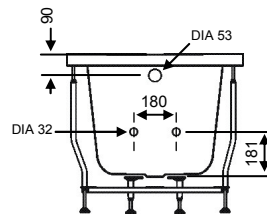

Note: brassware required to fill bath (not shown here)

INCLUDED COMPONENTS

Whirlpool Bath (incl front panel)	WBCAW00
Water Capacity	270ltrs
Packed Weight	78 Kgs
Size (palletised)	1845 x 895 x 940mm

OPTIONAL EXTRAS

750 End Bath Panel	WBCAW05
Headrest	WBCAH00

PRODUCT FEATURES

- User friendly manual controls to regulate air and water flow
- Individual adjustment of jet intensity
- Directional nozzles to target specific body areas
- Rigid steel frame structure
- Bath manufactured from 5mm vacuum formed acrylic sheet
- Can be installed as left or right hand bath
- Includes fitted pop up waste

Low noise level motors	<=75 db
Max Pump Delivery	380l/min
Recommended Floor Weight Bearing:	200kg/m ²

DIMENSIONS

All dimensions are in mm

Installation Dimensions

*Drawing details right hand side installation

⊞ = tap installation zone