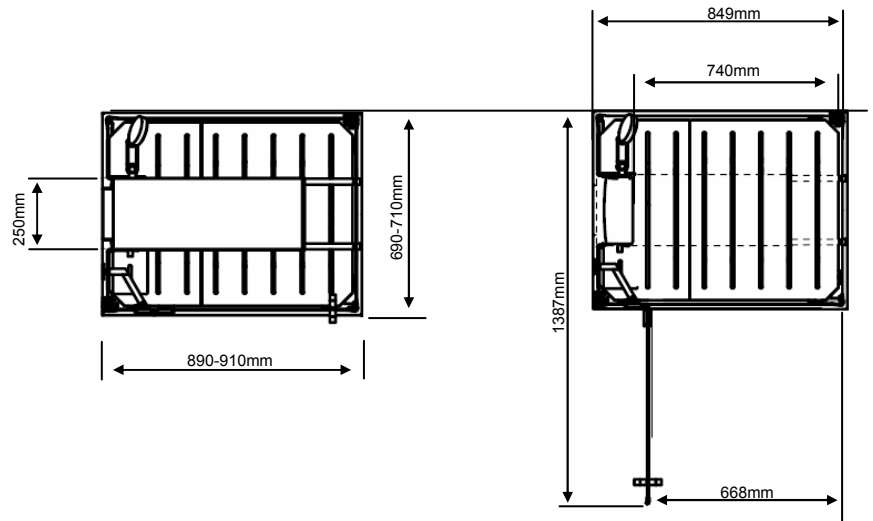

Logo as it appears on product:

FINISHES AVAILABLE

Real Chrome Frame / Plain Glass

INCLUDED COMPONENTS

Corner Shower Cabin

Packed Weight
Size (palletised)

SEK02

Max 205Kgs
1130 x 790 x 2260mm

DIMENSIONS

* Drawing shows dimensions relative to left hand installation

PRODUCT FEATURES

- Special scale preventative treatment coated glass
- Fixed head and handset combines air and water for the ultimate shower experience
- Shower column features: fixed shower head, 8 body jets, thermostatic shower valve, diverter and 2 integrated fibre glass shelves.
- Showering options include: Handset only, fixed head only, fixed head and handset, fixed head and top 4 jets, 8 jets only
- Shower Tray includes 100% waterproof slatted panels.
- Note: Shower pump not included.*

PRODUCT DETAILS

Min/Max Operating pressure 1.5 - 2.5 bar
 Max Flow Rate (handset) 7 Lpm
 Max Flow Rate (fixed head) 9 Lpm

Flow rates are measured in litres per minute

	1.2	1.5	2	2.5	3
Fixed head	8	9	11	12	13
Handset	7	9	9	11	12
4 Back jets	10	11	14	16	16
8 Back jets	14	15	16	18	21