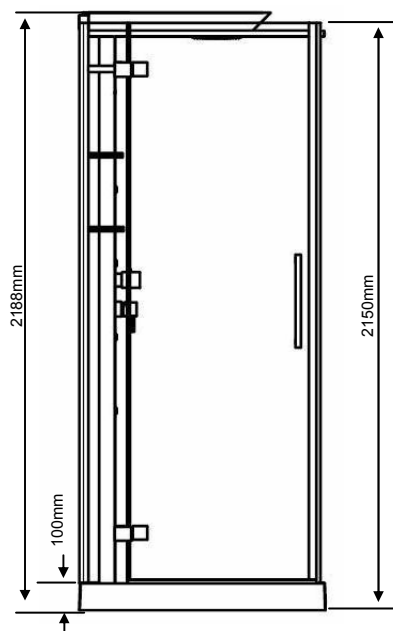

Enzo

900 x 700 Corner Shower Cabin

SEK02

SHOWER ENCLOSURES

FEATURES

- hb logo
- 8mm Safety Glass
- Thermostatic Shower
- 5 Showering Options
- Real Chrome Frame
- Corner Shower
- 5 Year Guarantee

*Right Hand installation depicted

Logo as it appears on product:

FINISHES AVAILABLE

Real Chrome Frame / Plain Glass

INCLUDED COMPONENTS

Corner Shower Cabin

Packed Weight
Size (palletised)

SEK02

Max 205Kgs
1130 x 790 x 2260mm

DIMENSIONS

* Drawing shows dimensions relative to left hand installation

PRODUCT FEATURES

- Special scale preventative treatment coated glass
- Fixed head and handset combines air and water for the ultimate shower experience
- Shower column features: fixed shower head, 8 body jets, thermostatic shower valve, diverter and 2 integrated fibre glass shelves.
- Showering options include: Handset only, fixed head only, fixed head and handset, fixed head and top 4 jets, 8 jets only
- Shower Tray includes 100% waterproof slatted panels.
- Note: Shower pump not included.*

PRODUCT DETAILS

Min/Max Operating pressure 1.5 - 2.5 bar
 Max Flow Rate (handset) 7 Lpm
 Max Flow Rate (fixed head) 9 Lpm

Flow rates are measured in litres per minute

	1.2	1.5	2	2.5	3
Fixed head	8	9	11	12	13
Handset	7	9	9	11	12
4 Back jets	10	11	14	16	16
8 Back jets	14	15	16	18	21