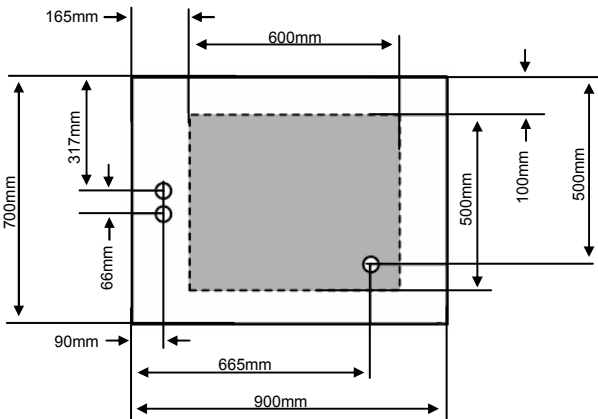

Logo as it appears on product:

FINISHES AVAILABLE

Real Chrome Frame / Plain Glass

INCLUDED COMPONENTS

Corner Shower Cabin

Packed Weight
Size (palletised)

SEK02

Max 205Kgs
1130 x 790 x 2260mm

DIMENSIONS

* Drawing shows dimensions relative to left hand installation

PRODUCT FEATURES

- Special scale preventative treatment coated glass
- Fixed head and handset combines air and water for the ultimate shower experience
- Shower column features: fixed shower head, 8 body jets, thermostatic shower valve, diverter and 2 integrated fibre glass shelves.
- Showering options include: Handset only, fixed head only, fixed head and handset, fixed head and top 4 jets, 8 jets only
- Shower Tray includes 100% waterproof slatted panels.
- Note: Shower pump not included.*

PRODUCT DETAILS

Min/Max Operating pressure 1.5 - 2.5 bar
 Max Flow Rate (handset) 7 Lpm
 Max Flow Rate (fixed head) 9 Lpm

Flow rates are measured in litres per minute

	1.2	1.5	2	2.5	3
Fixed head	8	9	11	12	13
Handset	7	9	9	11	12
4 Back jets	10	11	14	16	16
8 Back jets	14	15	16	18	21